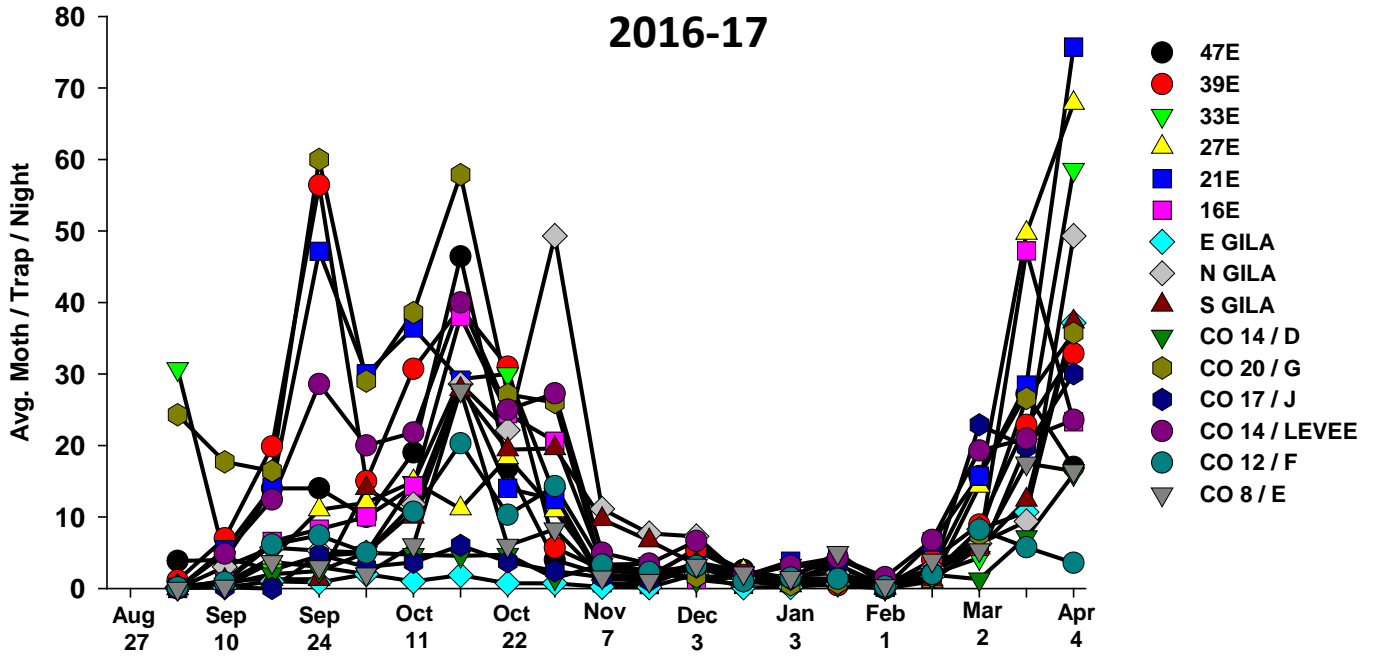

Areawide Insect Trapping Network

The project is designed to measure the activity and movement of adult populations of a number of key pests. The project is being funded by the *Arizona Iceberg Lettuce Research Council*, and will hopefully provide an indication of when pest activity (e.g., corn earworm moth flights) is increasing based on pheromone / sticky trap captures.

The pests being monitored include: corn earworm, beet armyworm, cabbage looper using pheromone traps; aphids, thrips, leafminers and whiteflies using yellow sticky traps. Traps are checked weekly and data is available in the bi-weekly Veg IPM updates. If a PCA or grower is interested in weekly counts, those can be made available by contacting us. A total of 15 trapping locations have been established in the following areas (approximate location):

Area-wide Insect Trapping Network

North Gila Valley

Corn Earworm

2016-17

Corn Earworm

2015-16

Beet Armyworm

2016-17

Beet Armyworm

2015-16

Cabbage Looper

2016-17

Cabbage Looper

2015-16

Whiteflies

2016-17