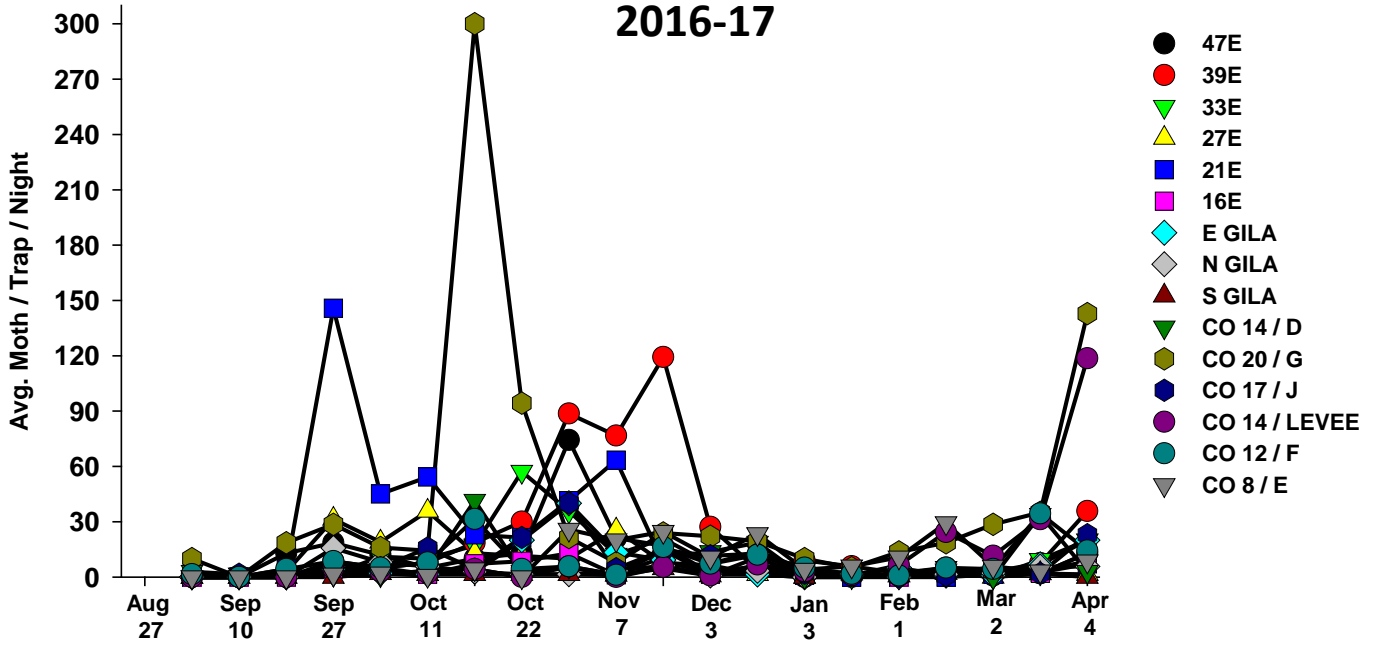

The pests being monitored include: corn earworm, beet armyworm, cabbage looper using pheromone traps; aphids, thrips, leafminers and whiteflies using yellow sticky traps. Traps are checked weekly and data is available in the bi-weekly Veg IPM updates. If a PCA or grower is interested in weekly counts, those can be made available by contacting us. A total of 15 trapping locations have been established in the following areas (approximate location):

Area-wide Insect Trapping Network

North Gila Valley

Corn Earworm

2016-17

Corn Earworm

2015-16

Beet Armyworm

2016-17

Beet Armyworm

2015-16

Cabbage Looper

2016-17

Cabbage Looper

2015-16

Whiteflies

2016-17

Whiteflies

2015-16

Thrips

2016-17

Thrips

2015-16

Aphids

2016-17