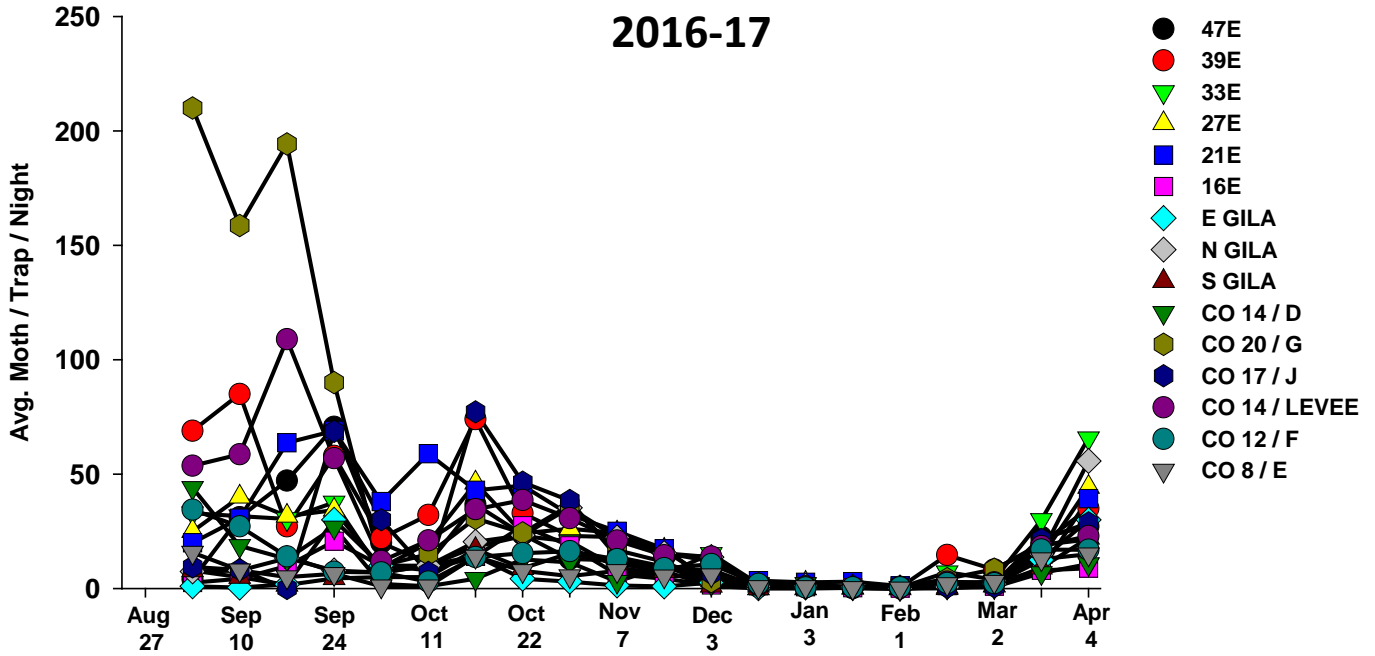

The pests being monitored include: corn earworm, beet armyworm, cabbage looper using pheromone traps; aphids, thrips, leafminers and whiteflies using yellow sticky traps. Traps are checked weekly and data is available in the bi-weekly Veg IPM updates. If a PCA or grower is interested in weekly counts, those can be made available by contacting us. A total of 15 trapping locations have been established in the following areas (approximate location):

Area-wide Insect Trapping Network

North Gila Valley

Corn Earworm

2016-17

Corn Earworm

2015-16

Beet Armyworm

2016-17

Beet Armyworm

2015-16

Cabbage Looper

2016-17

Cabbage Looper

2015-16

Whiteflies

2016-17

Whiteflies

2015-16

Thrips

2016-17

Thrips

2015-16

Aphids

2016-17