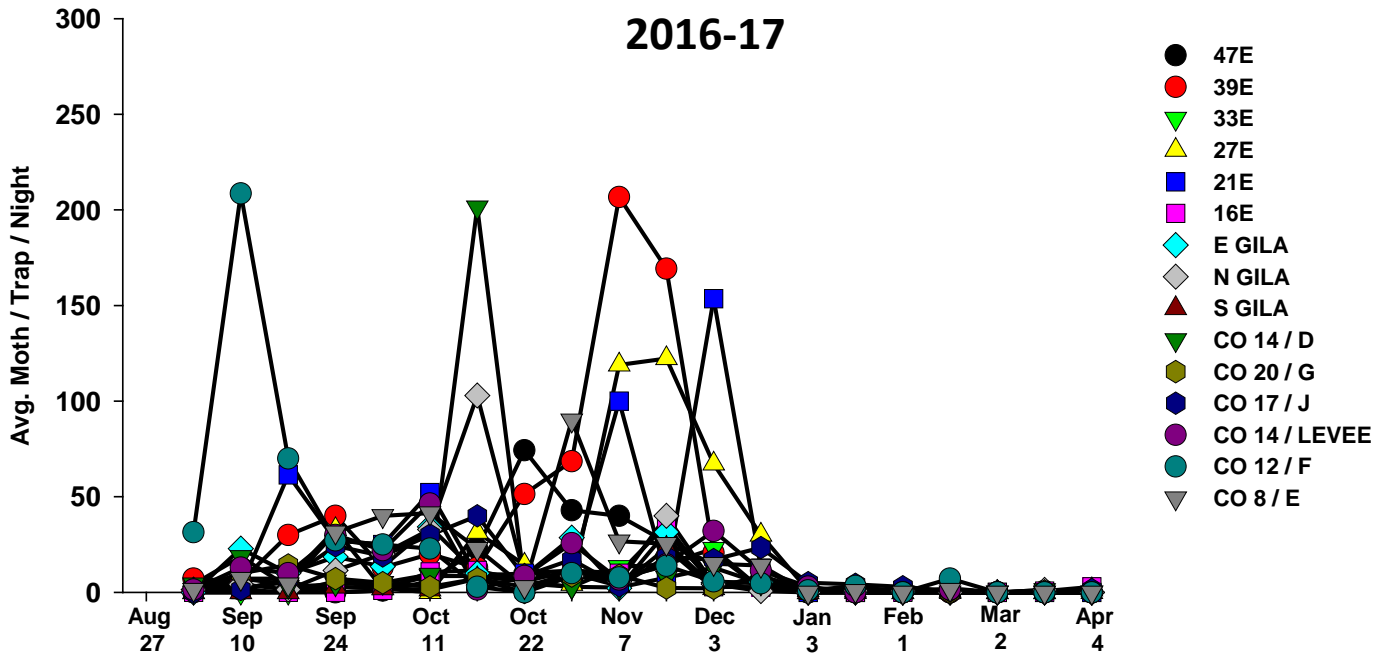

The pests being monitored include: corn earworm, beet armyworm, cabbage looper using pheromone traps; aphids, thrips, leafminers and whiteflies using yellow sticky traps. Traps are checked weekly and data is available in the bi-weekly Veg IPM updates. If a PCA or grower is interested in weekly counts, those can be made available by contacting us. A total of 15 trapping locations have been established in the following areas (approximate location):

Area-wide Insect Trapping Network

North Gila Valley

Corn Earworm

2016-17

Corn Earworm

2015-16

Beet Armyworm

2016-17

Beet Armyworm

2015-16

Cabbage Looper

2016-17

Cabbage Looper

2015-16

Whiteflies

2016-17

Whiteflies

2015-16

Thrips

2016-17

Thrips

2015-16

Aphids

2016-17