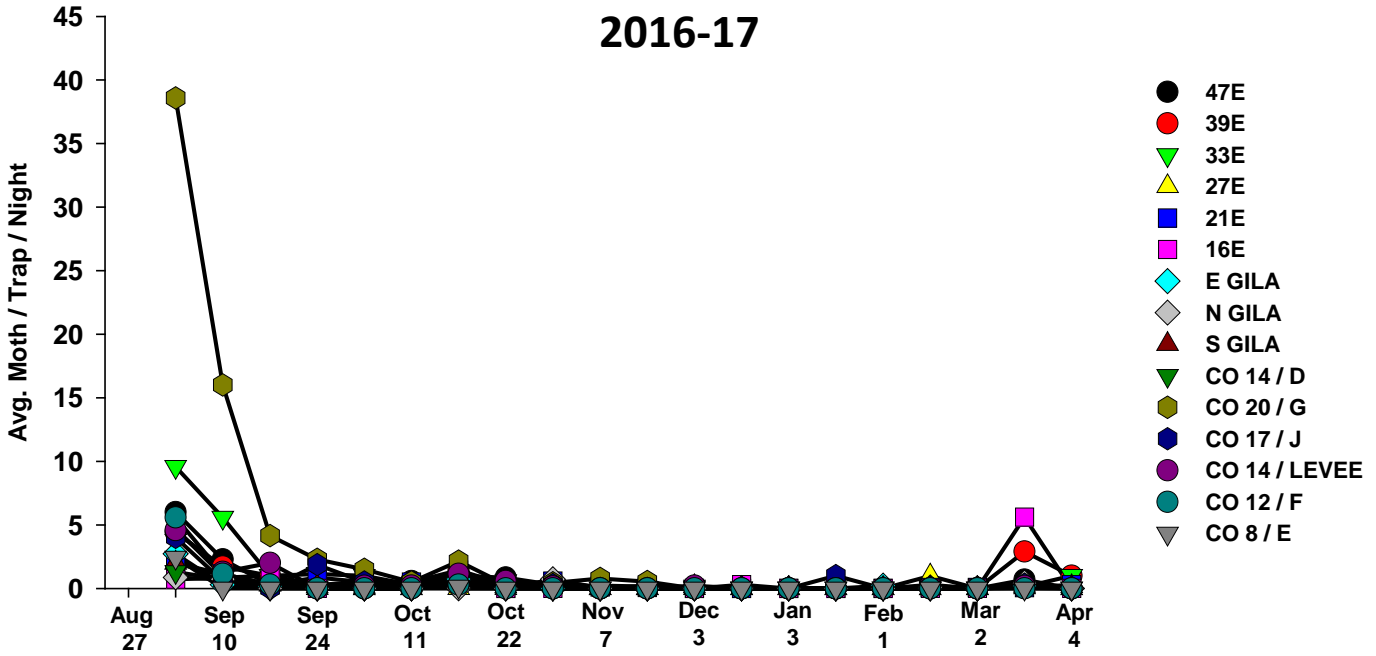

The data is not intended to indicate field infestations, as trap data is largely a reflection of adult movement. If nothing else, the data may make PCAs aware of increased pest activity in some areas and encourage intensified scouting in susceptible produce fields.

The pests being monitored include: corn earworm, beet armyworm, cabbage looper using pheromone traps; aphids, thrips, leafminers and whiteflies using yellow sticky traps. Traps are checked weekly and data is available in the bi-weekly Veg IPM updates. If a PCA or grower is interested in weekly counts, those can be made available by contacting us. A total of 15 trapping locations have been established in the following areas (approximate location):

Trap Locations

1	Tacna/Texas Hill	47E and Co. 2 St.
2	Tacna/Roll	38E and Co. 4 St.
3	Roll/Wellton	33E and Co. 7 St.
4	Wellton	27E and Co. 10 St.
5	Dome Valley	21E and Co. 8 St.
6	Dome Valley	17E and Co. 6 St.
7	East Gila Valley	10E and Hwy 95
8	North Gila Valley	Laguna Dam Rd and Co. 3 St
9	South Gila Valley	5E and 24 st.
10	Yuma Valley	Co. 14 and Ave D
11	Yuma Valley	Co. 20 and Ave G
12	Yuma Valley	Co. 17 and Ave J
13	Yuma Valley	Co. 14.5 and Levee Rd
14	Yuma Valley	Co. 12 and Ave F
15	Yuma Valley	Co. 8 and Ave E

Area-wide Insect Trapping Network

North Gila Valley

Corn Earworm

2016-17

Corn Earworm

2015-16

Beet Armyworm

2016-17