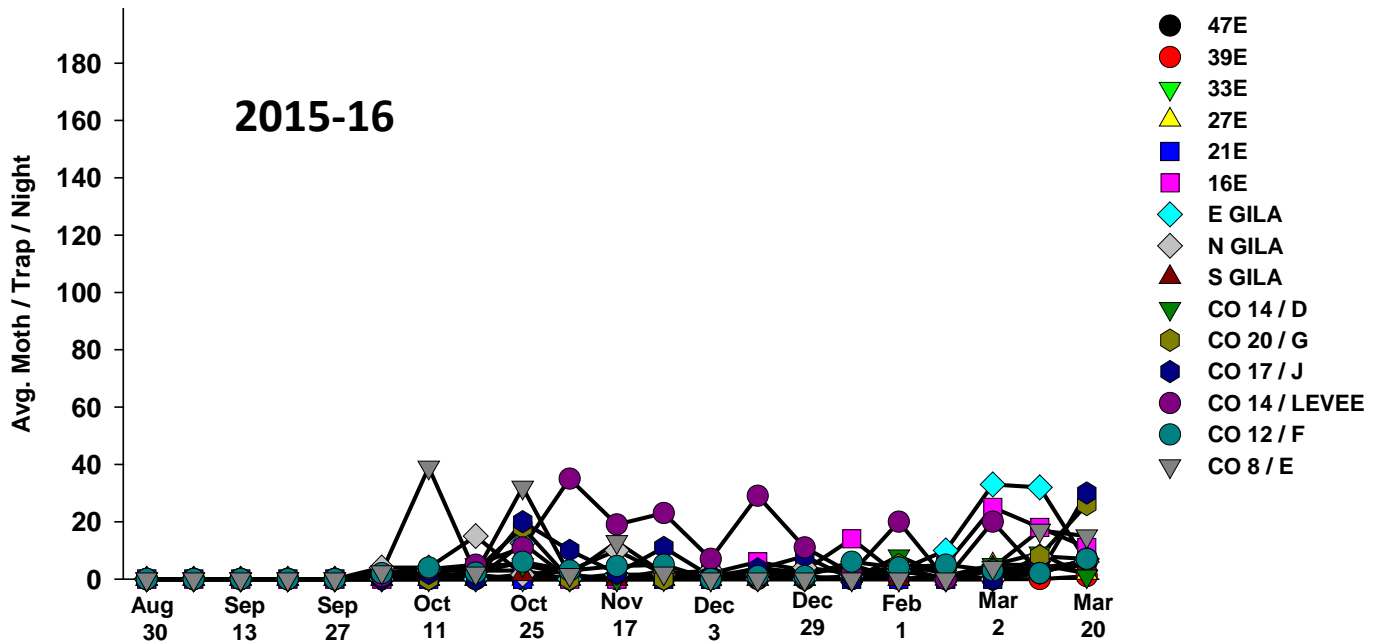

The pests being monitored include: corn earworm, beet armyworm, cabbage looper using pheromone traps; aphids, thrips, leafminers and whiteflies using yellow sticky traps. Traps are checked weekly and data is available in the bi-weekly Veg IPM updates. If a PCA or grower is interested in weekly counts, those can be made available by contacting us. A total of 15 trapping locations have been established in the following areas (approximate location):

Beet Armyworm

2015-16

Cabbage Looper

2016-17

Cabbage Looper

2015-16

Whiteflies

2016-17

Whiteflies

2015-16

Thrips

2016-17

Thrips

2015-16

Aphids

2016-17

Aphids

2015-16

Leafminers

Leafminers