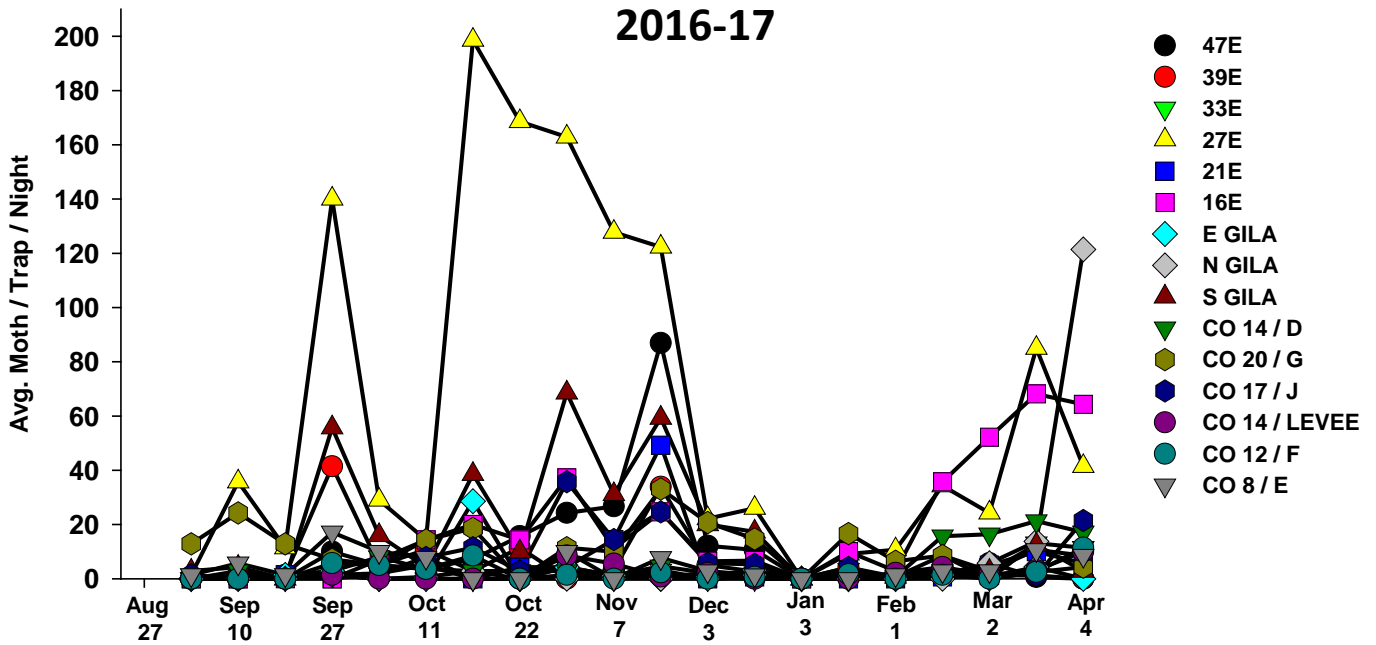

The pests being monitored include: corn earworm, beet armyworm, cabbage looper using pheromone traps; aphids, thrips, leafminers and whiteflies using yellow sticky traps. Traps are checked weekly and data is available in the bi-weekly Veg IPM updates. If a PCA or grower is interested in weekly counts, those can be made available by contacting us. A total of 15 trapping locations have been established in the following areas (approximate location):

Beet Armyworm

2015-16

Cabbage Looper

2016-17

Cabbage Looper

2015-16

Whiteflies

2016-17

Whiteflies

2015-16

Thrips

2016-17

Thrips

2015-16

Aphids

2016-17

Aphids

2015-16

Leafminers

Leafminers