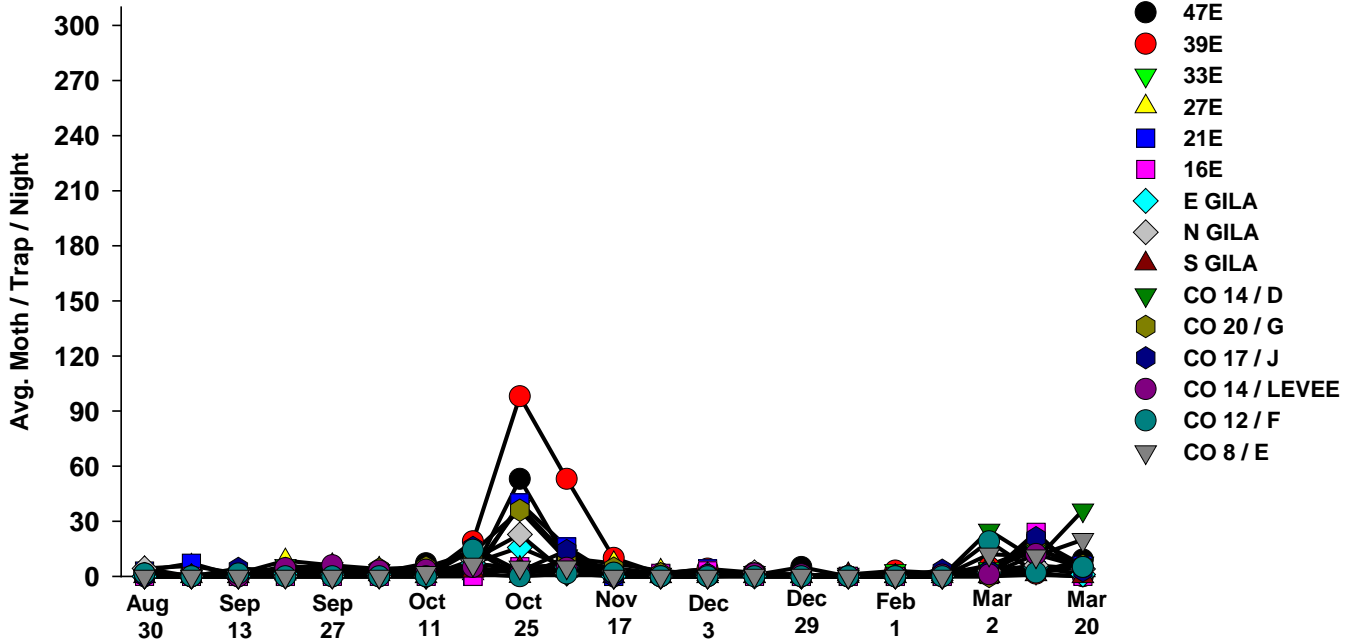

The pests being monitored include: corn earworm, beet armyworm, cabbage looper using pheromone traps; aphids, thrips, leafminers and whiteflies using yellow sticky traps. Traps are checked weekly and data is available in the bi-weekly Veg IPM updates. If a PCA or grower is interested in weekly counts, those can be made available by contacting us. A total of 15 trapping locations have been established in the following areas (approximate location):

Beet Armyworm

2015-16

Cabbage Looper

2016-17

Cabbage Looper

2015-16

Whiteflies

2016-17

Whiteflies

2015-16

Thrips

2016-17

Thrips

2015-16

Aphids

2016-17

Aphids

2015-16

Leafminers

Leafminers