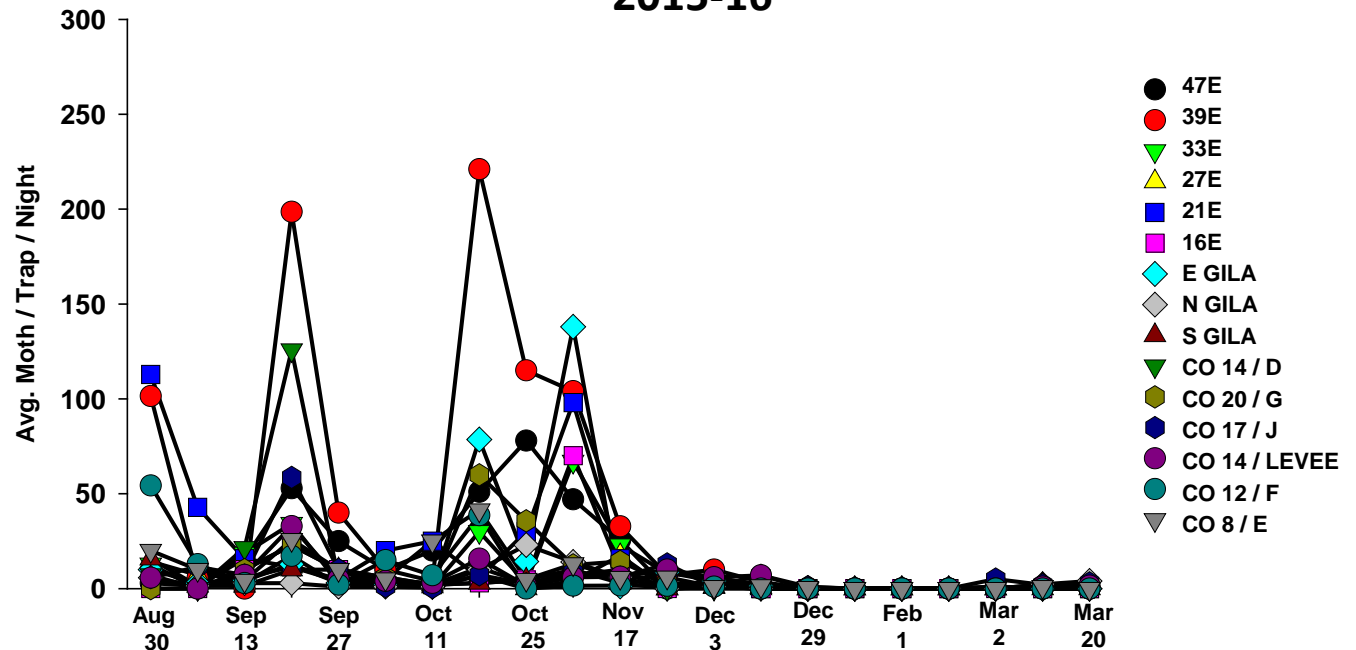

The pests being monitored include: corn earworm, beet armyworm, cabbage looper using pheromone traps; aphids, thrips, leafminers and whiteflies using yellow sticky traps. Traps are checked weekly and data is available in the bi-weekly Veg IPM updates. If a PCA or grower is interested in weekly counts, those can be made available by contacting us. A total of 15 trapping locations have been established in the following areas (approximate location):

Area-wide Insect Trapping Network

North Gila Valley

Corn Earworm

2016-17

Corn Earworm

2015-16

Beet Armyworm

2016-17

Beet Armyworm

2015-16

Cabbage Looper

2016-17

Cabbage Looper

2015-16

Whiteflies

2016-17

Whiteflies

2015-16

Thrips

2016-17

Thrips

2015-16

Aphids

2016-17