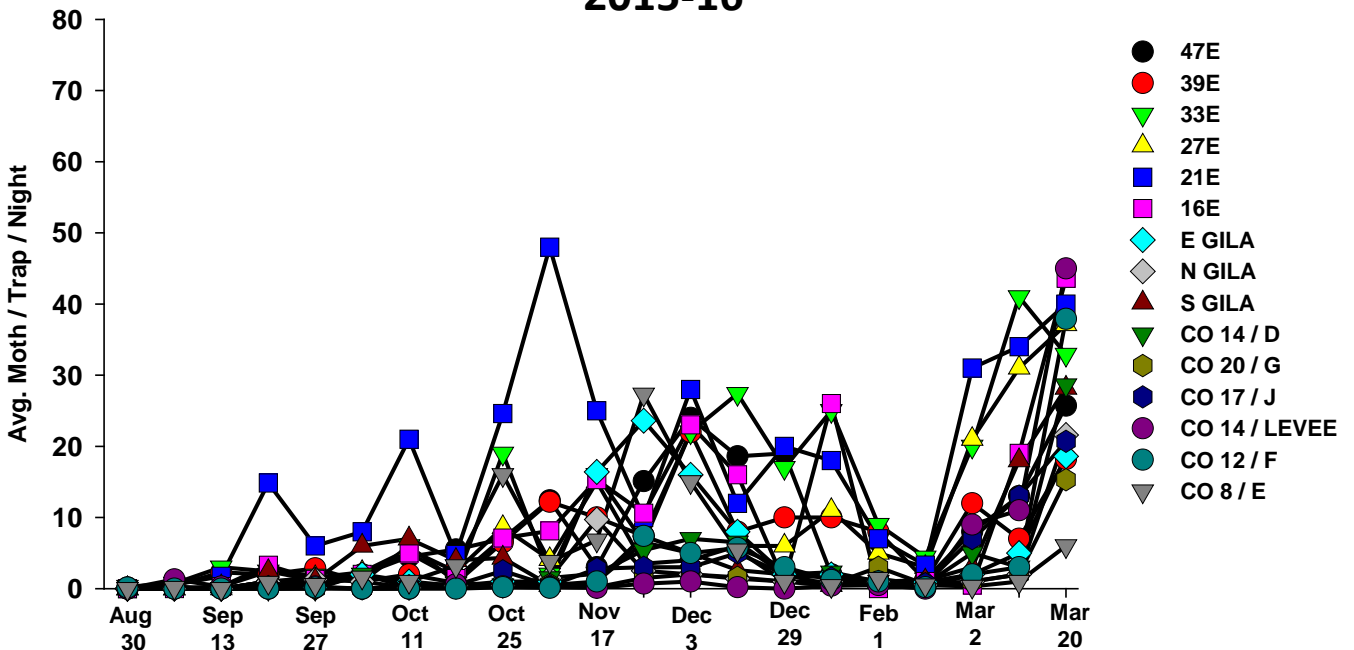

The pests being monitored include: corn earworm, beet armyworm, cabbage looper using pheromone traps; aphids, thrips, leafminers and whiteflies using yellow sticky traps. Traps are checked weekly and data is available in the bi-weekly Veg IPM updates. If a PCA or grower is interested in weekly counts, those can be made available by contacting us. A total of 15 trapping locations have been established in the following areas (approximate location):

Area-wide Insect Trapping Network

North Gila Valley

Corn Earworm

2016-17

Corn Earworm

2015-16

Beet Armyworm

2016-17

Beet Armyworm

2015-16

Cabbage Looper

2016-17

Cabbage Looper

2015-16

Whiteflies

2016-17

Whiteflies

2015-16

Thrips

2016-17

Thrips

2015-16

Aphids

2016-17