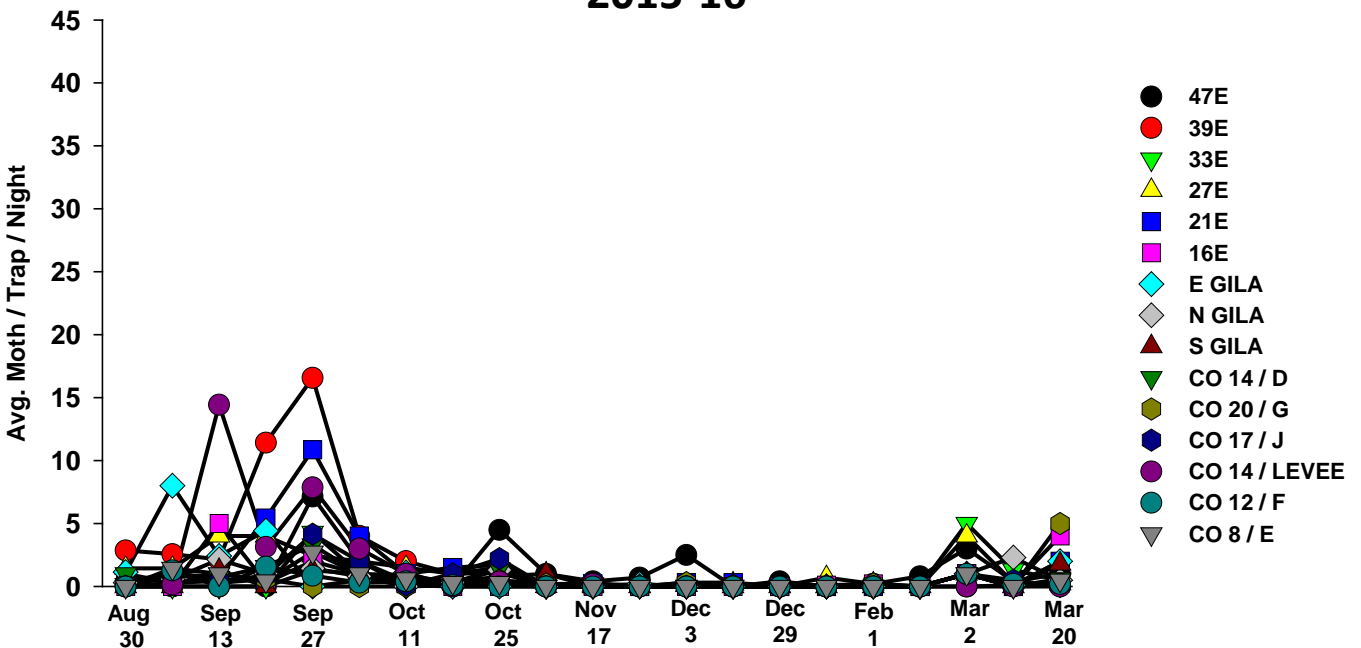

The pests being monitored include: corn earworm, beet armyworm, cabbage looper using pheromone traps; aphids, thrips, leafminers and whiteflies using yellow sticky traps. Traps are checked weekly and data is available in the bi-weekly Veg IPM updates. If a PCA or grower is interested in weekly counts, those can be made available by contacting us. A total of 15 trapping locations have been established in the following areas (approximate location):

Area-wide Insect Trapping Network

North Gila Valley

Corn Earworm

2016-17

Corn Earworm

2015-16

Beet Armyworm

2016-17

Beet Armyworm

2015-16

Cabbage Looper

2016-17

Cabbage Looper

2015-16

Whiteflies

2016-17

Whiteflies

2015-16

Thrips

2016-17

Thrips

2015-16

Aphids

2016-17