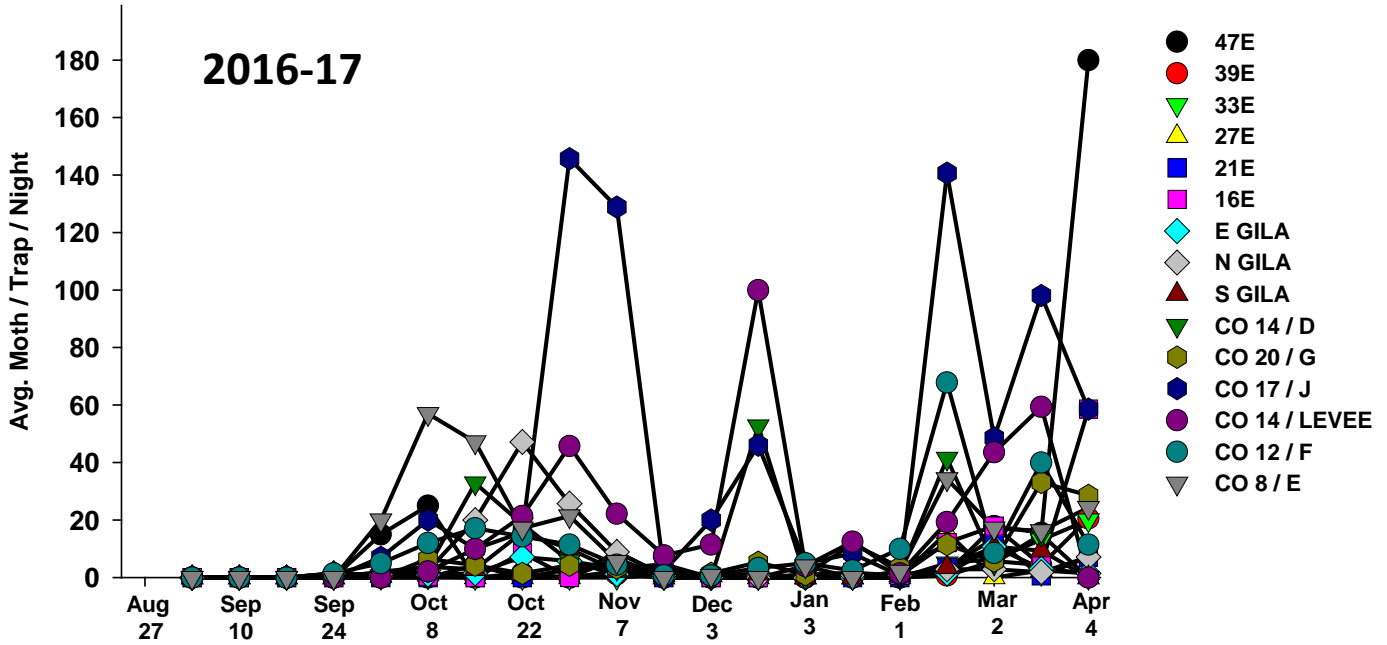

The pests being monitored include: corn earworm, beet armyworm, cabbage looper using pheromone traps; aphids, thrips, leafminers and whiteflies using yellow sticky traps. Traps are checked weekly and data is available in the bi-weekly Veg IPM updates. If a PCA or grower is interested in weekly counts, those can be made available by contacting us. A total of 15 trapping locations have been established in the following areas (approximate location):

Beet Armyworm

2015-16

Cabbage Looper

2016-17

Cabbage Looper

2015-16

Whiteflies

2016-17

Whiteflies

2015-16

Thrips

2016-17

Thrips

2015-16

Aphids

2016-17

Aphids

2015-16

Leafminers

Leafminers